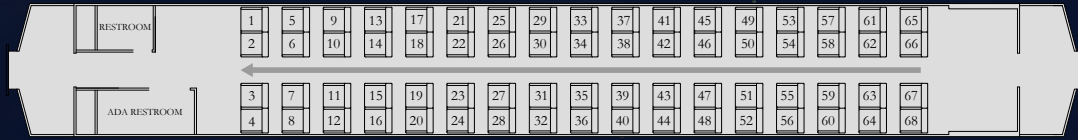

Chicago Union Station
THE POLAR EXPRESS™
Train Ride

Event Seating Chart

Car 1 | Silver Bell

Car 2 | Northern Lights

Car 3 | Arctic Circle

Car 4 | Aurora Borealis

Car 5 | Glacier Gulch

Car 6 | Flat Top Tunnel